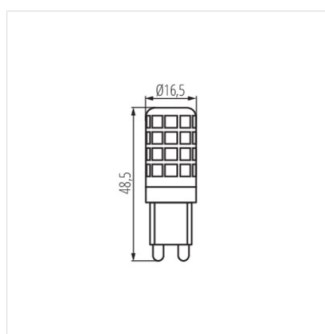

ZUBI MAX LED 3,5W G9

ZUBI MAX LED 3,5W G9