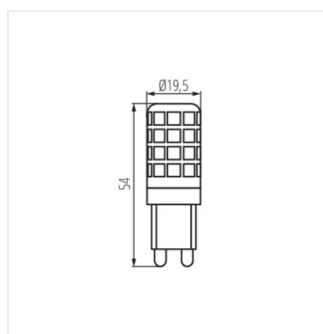

ZUBI HI LED 4W G9

ZUBI HI LED 4W G9