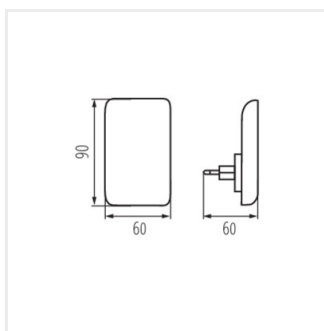

- Materiál korpusu: PC

ORISA LED

Zásuvková LED lampička

ORISA LED WW W

ORISA LED WW B

ORISA LED WW W

ORISA LED WW B