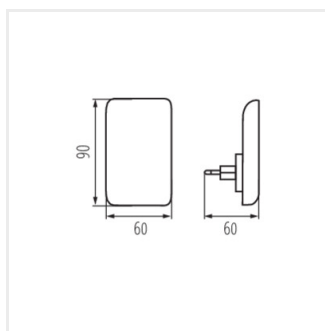

- Materiál korpusu: PC

ORISA LED

Zásuvková LED lampička

ORISA LED WW W

ORISA LED WW B

ORISA LED WW W

ORISA LED WW B