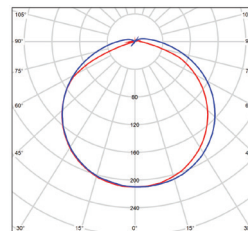

GLORION ROUND
Emergency

GLORION ROUND
under mains power

GLORION OVAL
Emergency

GLORION OVAL
under mains power

						Emergency 	Emergency 	Emergency 	T_c CCT	IP	R_a CRI		
GLORION ROUND LED Emergency 3H 15W NW	GXN0070	8592660131450	15	1100	250	3h	LiFePO4 1500mAh 6,4V	4000K	65	>80	0,74	1/6	
GLORION OVAL LED Emergency 3H 8W NW	GXN0071	8592660131467	8	700	125	3h	LiFePO4 1500mAh 3,2V	4000K	54	>80	0,37	1/12	