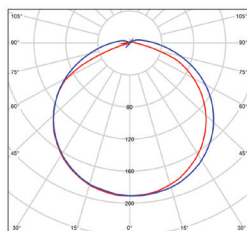

GLORION ROUND
Emergency

GLORION ROUND
under mains power

GLORION OVAL
Emergency

GLORION OVAL
under mains power

						Emergency 	Emergency 	Emergency 	T_c CCT	IP	R_a CRI		
GLORION ROUND LED Emergency 3H 15W NW	GXN0070	8592660131450	15	1100	250	3h	LiFePO4 1500mAh 6,4V	4000K	65	>80	0,74	1/6	
GLORION OVAL LED Emergency 3H 8W NW	GXN0071	8592660131467	8	700	125	3h	LiFePO4 1500mAh 3,2V	4000K	54	>80	0,37	1/12	