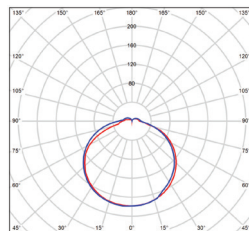

GLORION ROUND
Emergency

GLORION ROUND
under mains power

GLORION OVAL
Emergency

GLORION OVAL
under mains power

						Emergency 	Emergency 	Emergency 	T_c CCT	IP	R_a CRI		
GLORION ROUND LED Emergency 3H 15W NW	GXN0070	8592660131450	15	1100	250	3h	LiFePO4 1500mAh 6,4V	4000K	65	>80	0,74	1/6	
GLORION OVAL LED Emergency 3H 8W NW	GXN0071	8592660131467	8	700	125	3h	LiFePO4 1500mAh 3,2V	4000K	54	>80	0,37	1/12	