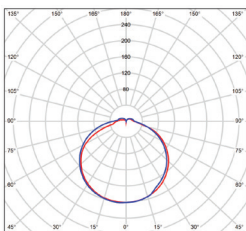

GLORION ROUND
Emergency

GLORION ROUND
under mains power

GLORION OVAL
Emergency

GLORION OVAL
under mains power

						Emergency 	Emergency 	Emergency 	T_c CCT	IP	R_a CRI		
GLORION ROUND LED Emergency 3H 15W NW	GXN0070	8592660131450	15	1100	250	3h	LiFePO4 1500mAh 6,4V	4000K	65	>80	0,74	1/6	
GLORION OVAL LED Emergency 3H 8W NW	GXN0071	8592660131467	8	700	125	3h	LiFePO4 1500mAh 3,2V	4000K	54	>80	0,37	1/12	