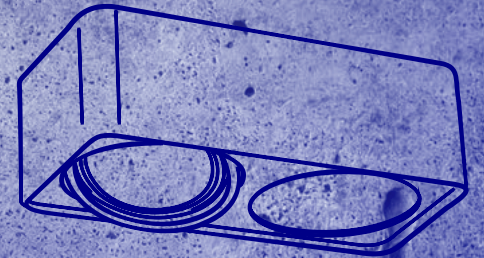

Kanlux

**SURFACE-MOUNTED
LUMINAIRES**

Kanlux

TUBEO ES

Kanlux

Kanlux TUBEO ES

**2-axis illumination
angle adjustment.**

20° | 20°

Kanlux

Kanlux TUBEO ES

Black luminaire with one or two light points.

33271

TUBEO ES 50-B

33272

TUBEO ES 250-B

No light source included.

Kanlux

Kanlux TUBEO ES

White luminaire with one or two light points.

33270

TUBEO ES 50-W

33273

TUBEO ES 250-W

No light source included.

Kanlux

Kanlux TUBEO ES
Perfect for
all commercial and
private interiors.

Kanlux

Kanlux TUBEO ES

● TUBEO ES 50-B	33271
○ TUBEO ES 50-W	33270

rated voltage: **220-240 V**
power: **max. 25W**
light source: **ES-111**
base: **GU10**
angle adjustment: **20° / 20°**
material: **aluminium alloy**
appliance class: **II**
ingress protection: **IP 20**