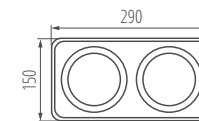

Kanlux TUBEO ES