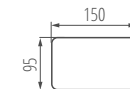

Kanlux TUBEO ES