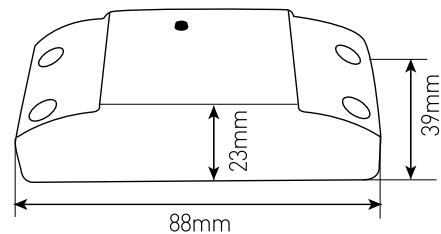

WiFi ON/OFF SWITCH

90-250V-50/60Hz

IP₂₀

-10+45°C

45

1/200

- CHYTRÝ JEDNOKANÁLOVÝ SPÍNAČ
- určen pro vzdálené ovládání spotřebičů (např. ventilátory, ohřivače) nebo osvětlení
- vzdálené ovládání za pomoci smartphonu, tabletu a podobně
- připojení přes stávající WiFi síť s možností vzdáleného ovládání pomocí mobilních dat
- kompatibilní se standardem IEEE 802.11 b/g/n (2,4GHz)
- ovládání ovladače přes aplikaci Tuya nebo Smart Life
- aplikace spolupracují se systémy Android a iOS
- kompatibilní s hlasovými asistenty Amazon Alexa a Google Assistant
- další funkce aplikace:
  - plánovač pro nastavení času vypnutí i zapnutí
  - časovač pro nastavení času vypnutí
  - tvorba skupin spínačů
  - tvorba automatizovaných funkcí
  - nastavení chování po výpadku elektřiny

Powered By

Powered by
Smart Life

WiFi

android

iOS

EAN

PRI

SEC

Max. LOAD

WiFi ON/OFF SWITCH

GXSH095

8592660139951

90-250V AC

90-250V AC

2200VA/10A