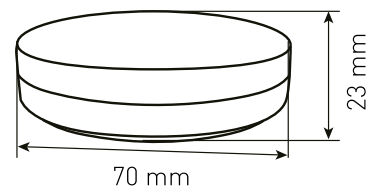

WiFi USB REMOTE CONTROL

USB
5V