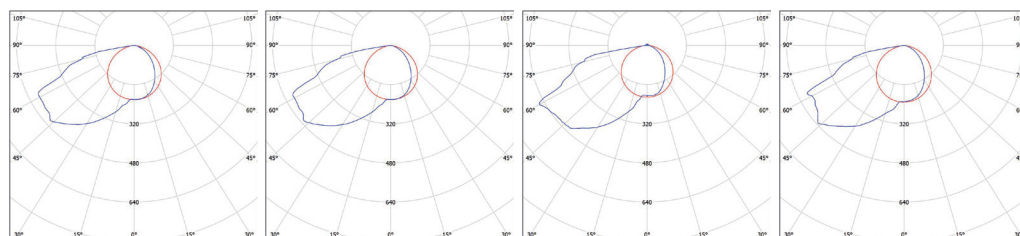

MAGION LED Emergency
180min 5,6W
under mains power

MAGION LED Emergency
180min 5,6W

MAGION LED Emergency
180min 1W

MAGION LED Emergency
60min 0,5W